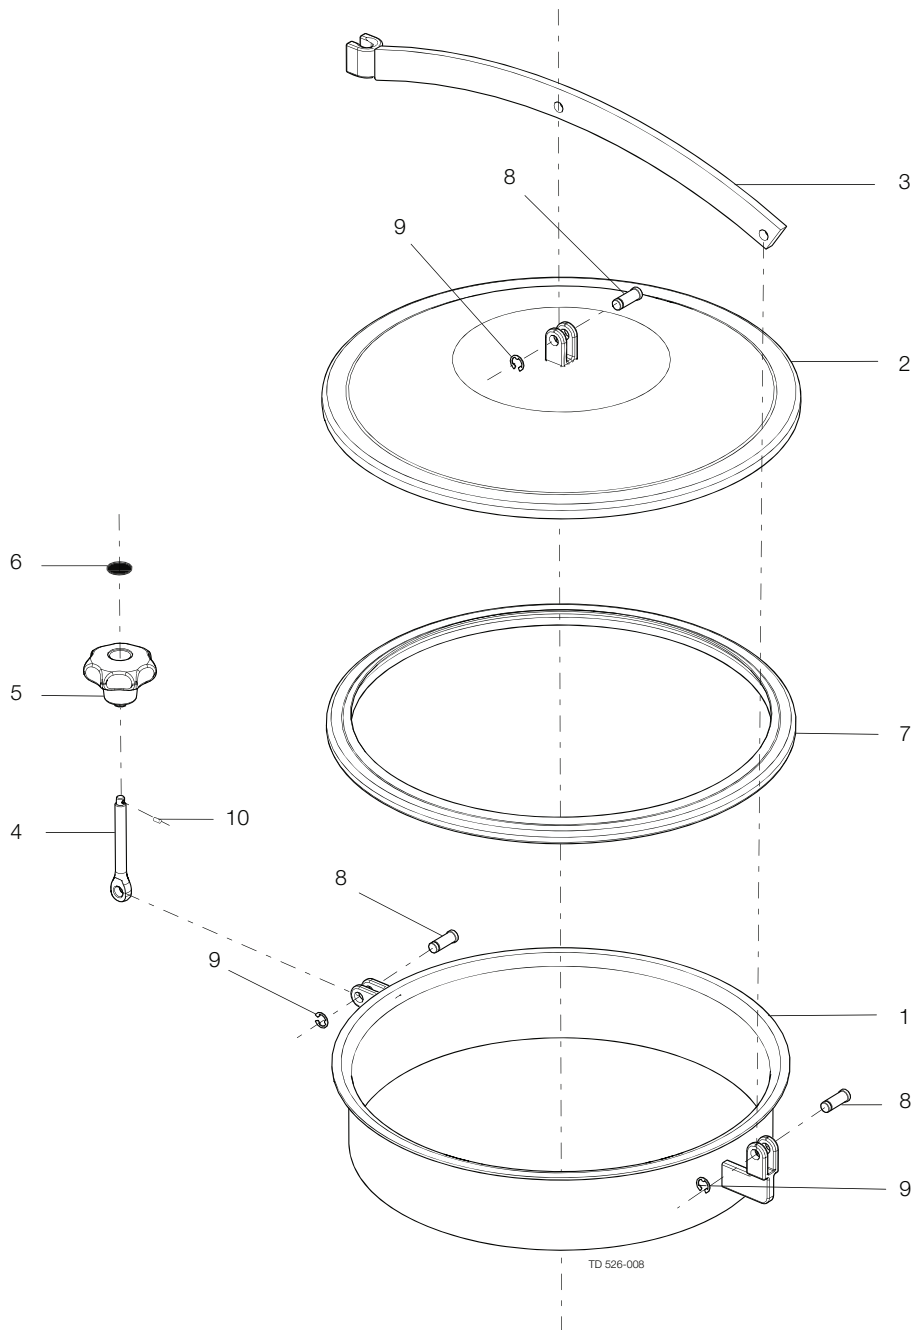

## Spare Parts

**LKDC Manhole Cover 202-620**

ESE03416-EN1 2016-10

Original manual

---

*The information herein is correct at the time of issue but may be subject to change without prior notice*

**1. LKDC Manhole Cover 202-620 ..... 4**

LKDC Manhole Cover 202-620

Pos	Qty	Denomination	DN 202	DN306	DN 404 (400)	
1	1	Frame, 85 mm 1.4301 .....				
	1	Frame, 85 mm 1.4301 3A .....				
	1	Frame, 85 mm 1.4404 .....				
	1	Frame, 85 mm 1.4404 3A .....				
	1	Frame, 100 mm 1.4301 .....				
	1	Frame, 100 mm 1.4301 3A .....				
	1	Frame, 100 mm 1.4404 .....				
	1	Frame, 100 mm 1.4404 3A .....				
	2	1	Cover, 1.4301 .....			
		1	Cover, 1.4301 3A .....			
1		Cover, 1.4404 .....				
1		Cover, 1.4404 3A .....				
3	1	Toggle .....	9613437709	9613437719	9613437725	
4	1	Swing bolt .....	9611700590	9611700590	9611700590	
5	1	Handle .....	9611700632	9611700632	9611700632	
	1	Handle, Stainless Steel .....	9613437785	9613437785	9613437785	
6	1	Capsule, blue .....	9611700644	9611700644	9611700644	
7	1	Seal, EPDM .....	9613437705	9613437715	9613437726	
	1	Seal, NBR .....	9613437706	9613437716	9613437727	
	1	Seal, FPM .....	9613437707	9613437717	9613437728	
	1	Seal, Q ( silicon) .....	9613437708	9613437718	9613437729	
8	3	Pin .....	9613437761	9613437761	9613437761	
9	6	Retaining ring .....	9613437762	9613437762	9613437762	
10	1	Connex-pin .....	9611990561	9611990561	9611990561	