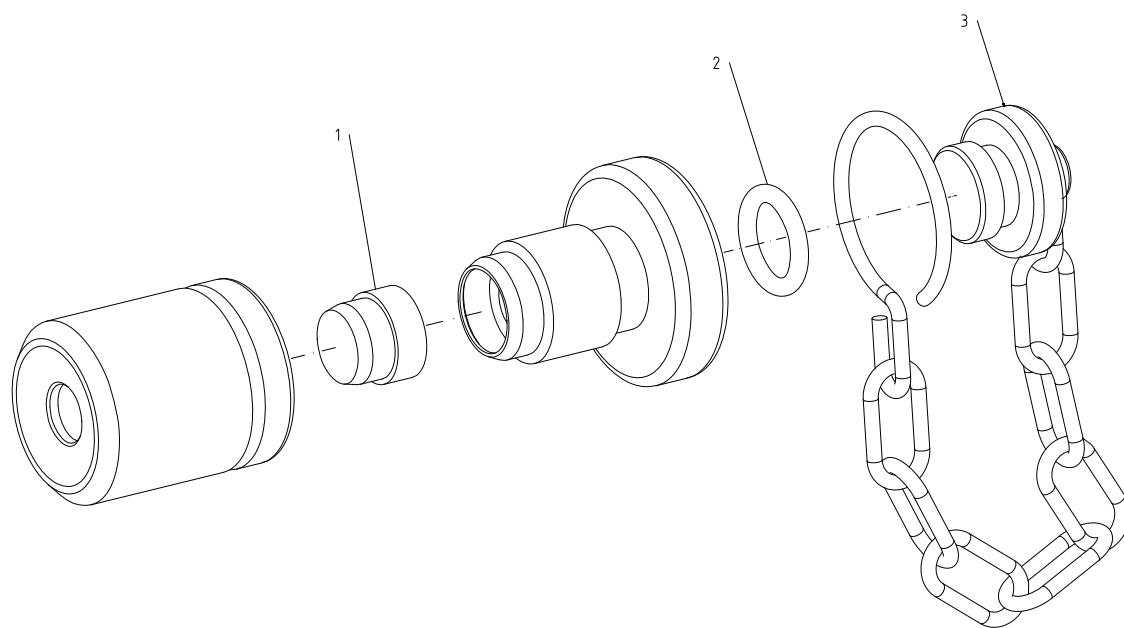

## Spare Parts

### Alfa Laval SB Micro Sample Port

ESE02902-EN1 2015-04

Original manual

---

*The information herein is correct at the time of issue but may be subject to change without prior notice*

**1. SB Micro Sample Port, Manual ..... 4**

Pos	Qty	Denomination	
1	1	Rubber plug, Q 100PCS .....	9680125522
1	1	Rubber plug, NR 100PCS .....	9680125521
2	1	O-ring, NBR .....	9611992881
3	1	Plug with chain (incl. Pos. 2) .....	9615228301

**How to contact Alfa Laval**