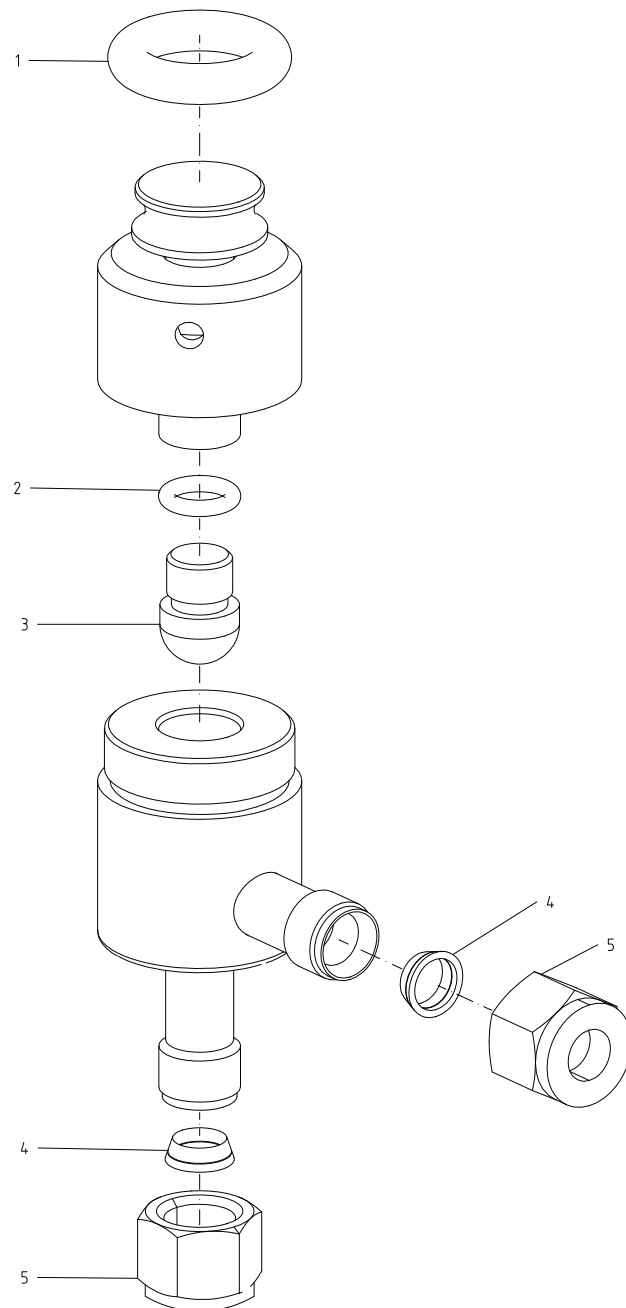

SB Mini Flow Valve, Manual Valve

Pos		Qty	Denomination	
1	☐	1	O-ring, NBR	
2	☐	1	O-ring, EPDM	
3	☐	1	Tip, PTFE	
4		2	Nut	9611995505
5		2	Ferrule set	9611995506

Service kits: Mini Flow Valve, Manual

☐	Service Kit	9615146003

Parts marked with ☐ are included in the service kits.