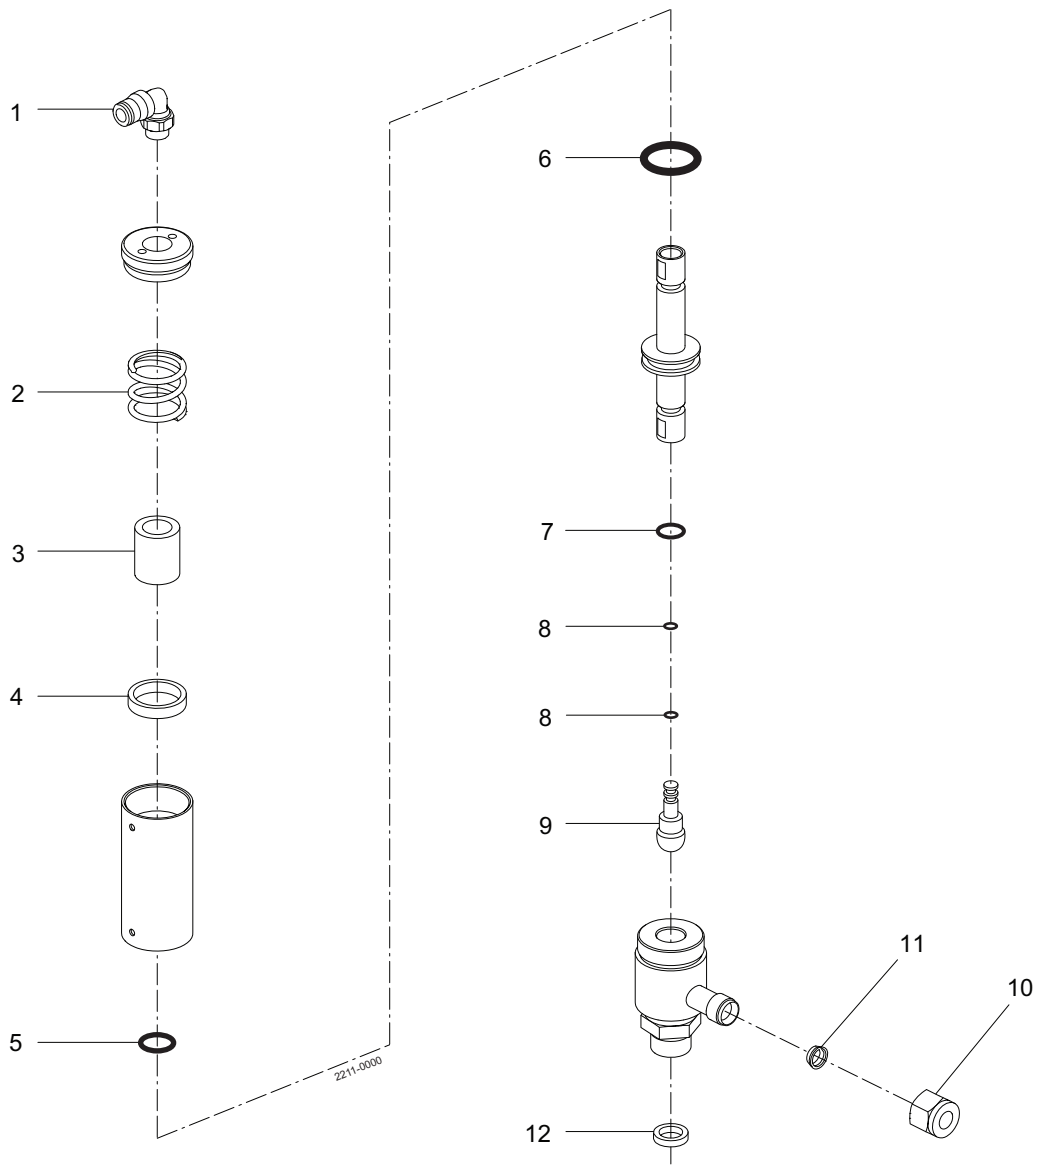

Spare Parts

Alfa Laval SB Mini Flow Valve

ESE02897-EN2 2018-03

Original manual

Table of contents

The information herein is correct at the time of issue but may be subject to change without prior notice

1. SB Mini Flow Valve, Pneumatic Angle Valve	4
2. SB Mini Flow Valve, Pneumatic Change Over Valve	6
3. SB Mini Flow Valve, Manual Valve	8

SB Mini Flow Valve, Pneumatic Angle Valve

Pos	Qty	Denomination	
1	1	Air fitting	9611991988
2	1	Spring	9615081601
3	1	Distance bushing	9615081501
4	1	Distance bushing	9615081701
5	<input type="checkbox"/>	O-ring, NBR	
6	<input type="checkbox"/>	O-ring, NBR	
7	<input type="checkbox"/>	O-ring, EPDM	
8	<input type="checkbox"/>	O-ring, NBR	
9	<input type="checkbox"/>	Tip, PTFE	
10	1	Nut	9611995505
11	1	Ferrule set	9611995506
12	1	Gasket	9615091201

Service kits: Mini Flow Valve, Pneumatic Angle Valve NO / NC

<input type="checkbox"/>	Service Kit	9615146001
--------------------------	--------------------------	-------------------

Parts marked with are included in the service kits.

SB Mini Flow Valve, Pneumatic Change Over Valve

Pos	Qty	Denomination	
1	1	Air fitting	9611991988
2	<input type="checkbox"/>	O-ring, NBR	
3	1	Distance bushing	9615081701
4	<input type="checkbox"/>	O-ring, NBR	
5	<input type="checkbox"/>	O-ring, EPDM	
6	1	Spring	9615081601
7	<input type="checkbox"/>	O-ring, NBR	
8	<input type="checkbox"/>	Tip, PTFE	
9	3	Ferrule set	9611995506
10	3	Nut	9611995505