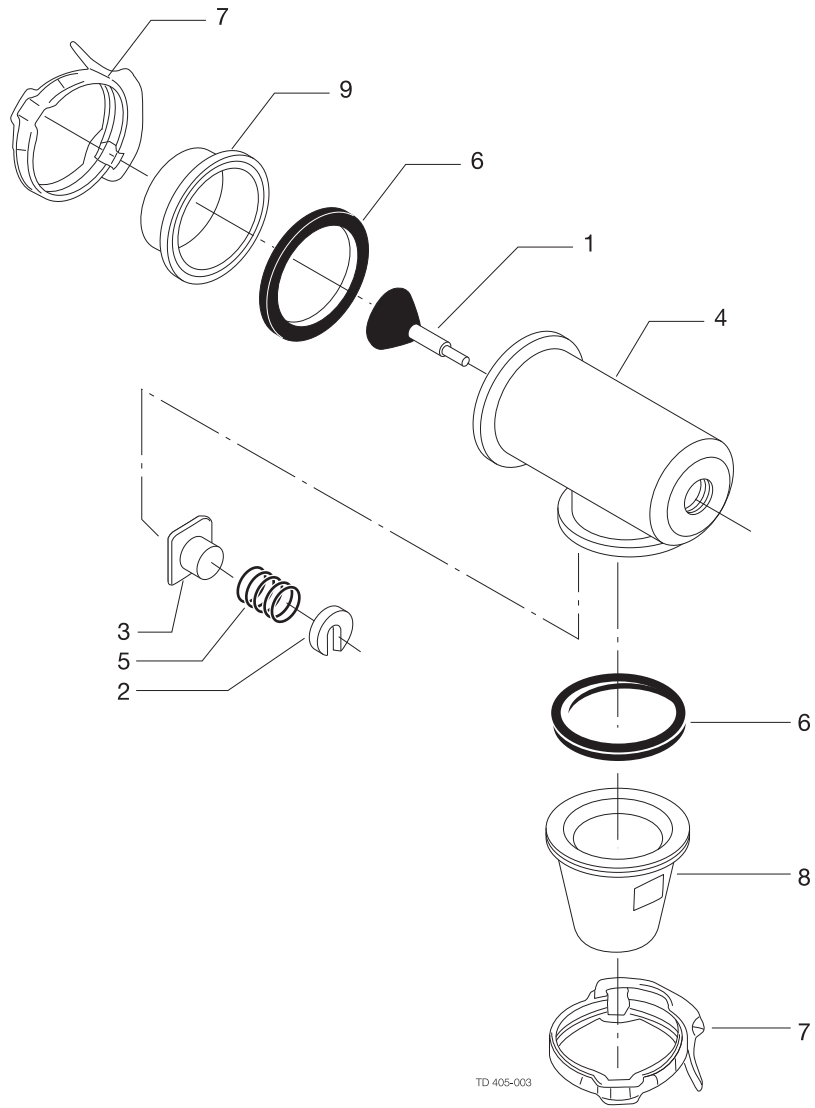

### LKBV Airblow Valve

ESE00798-EN2 2011-02

Original manual

---

*The information herein is correct at the time of issue but may be subject to change without prior notice*

**1. LKBV Airblow Valve ..... 4**

AISI 304

Pos	Qty	Denomination	9611-25-0117
1	<input type="checkbox"/>	1 Plug .....	9611-25-2202
2		1 Locking washer .....	9611-25-2204
3	<input type="checkbox"/>	1 Plug guide .....	9611-25-2203
4		1 Valve body, Please buy complete new valve .....	
5	<input type="checkbox"/>	1 Spring .....	9611-99-0443
6	<input type="checkbox"/>	2 Seal, NBR .....	9611-99-0767
7		2 Clamp ring .....	9611-99-1032
8		1 Sight glass .....	9611-25-2205
9		1 Clamp part .....	9611-31-021-0