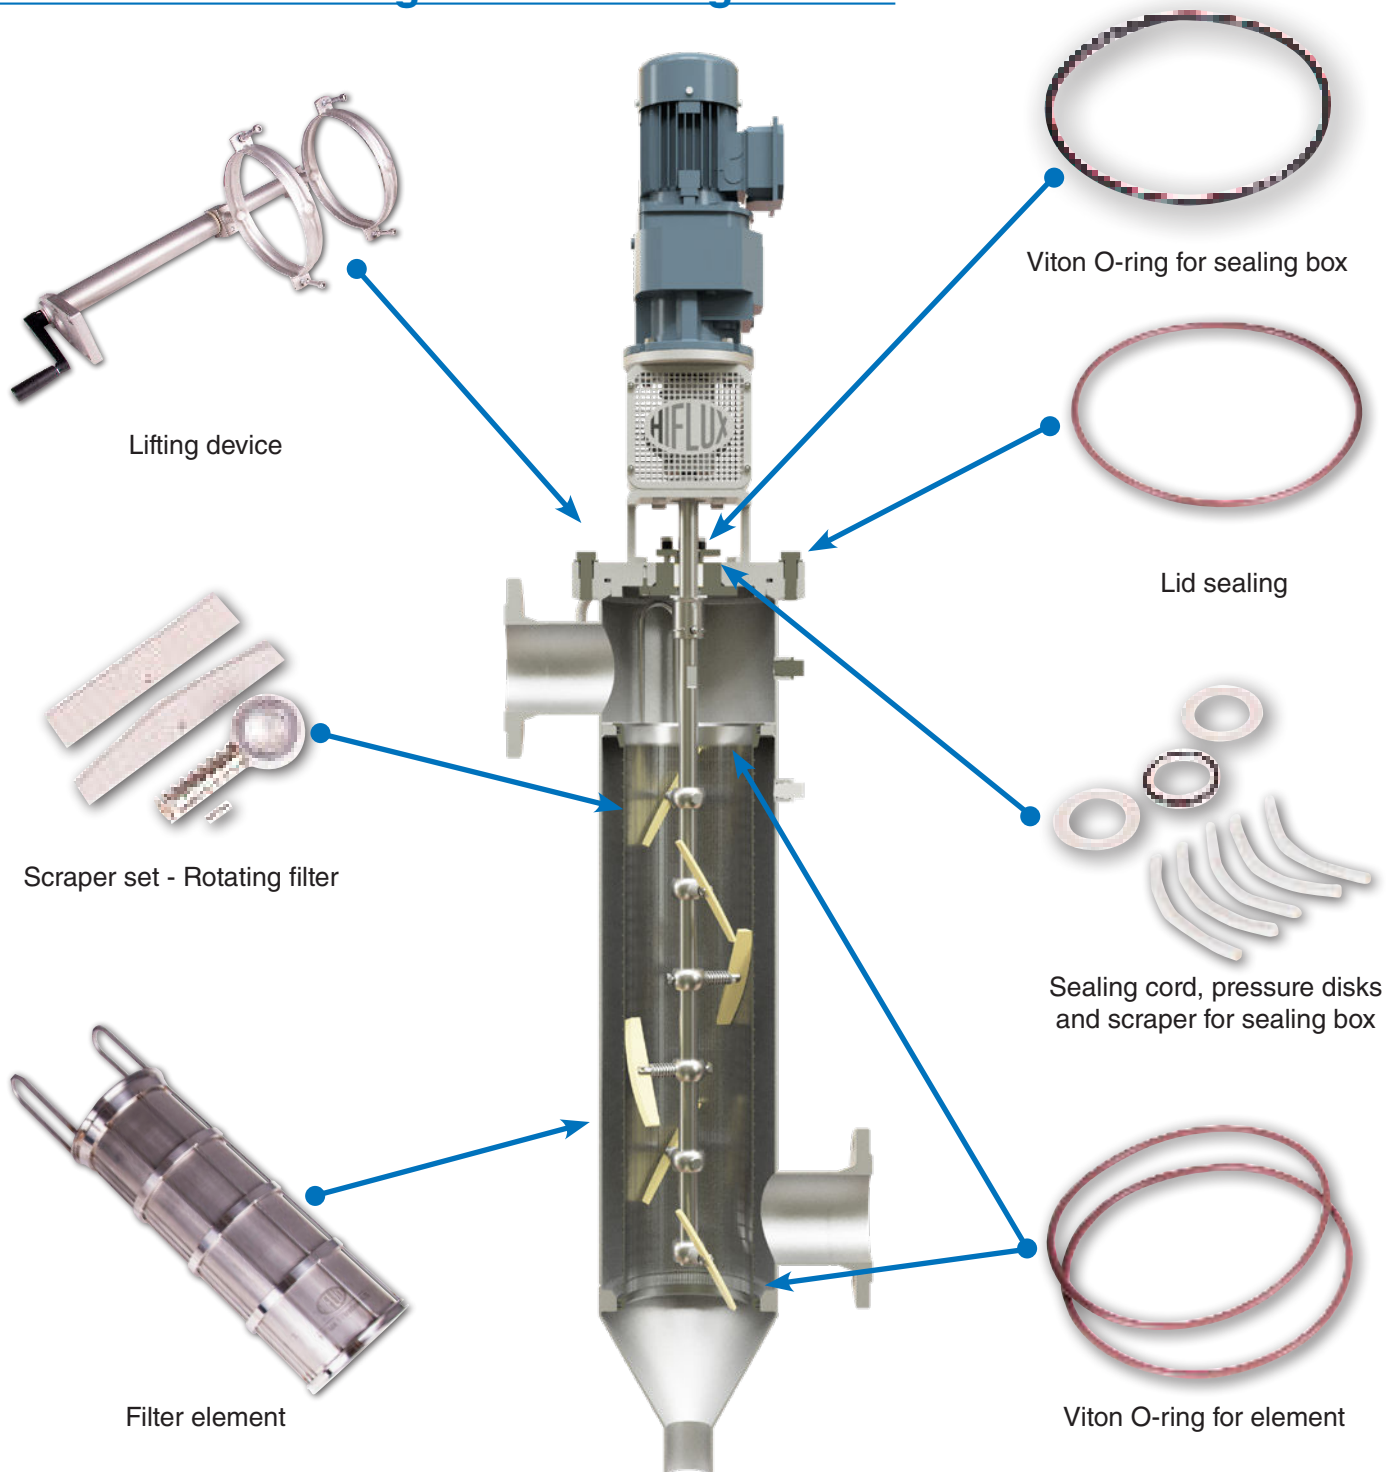

Prepare for the unexpected

Have you ever experienced a production stop and then had to wait for the parts to be delivered? Order the spare parts now and get your production up and running after a breakdown.

Why order now?

- Don't wait for the parts to be manufactured
- Delivery time on certain parts can be several weeks
- Save time on delivery
- Avoid out of stock parts

Have the parts on stock, when scheduling a production maintenance and get the production up and running in no time.

Auto-line self-cleaning filter - Rotating version