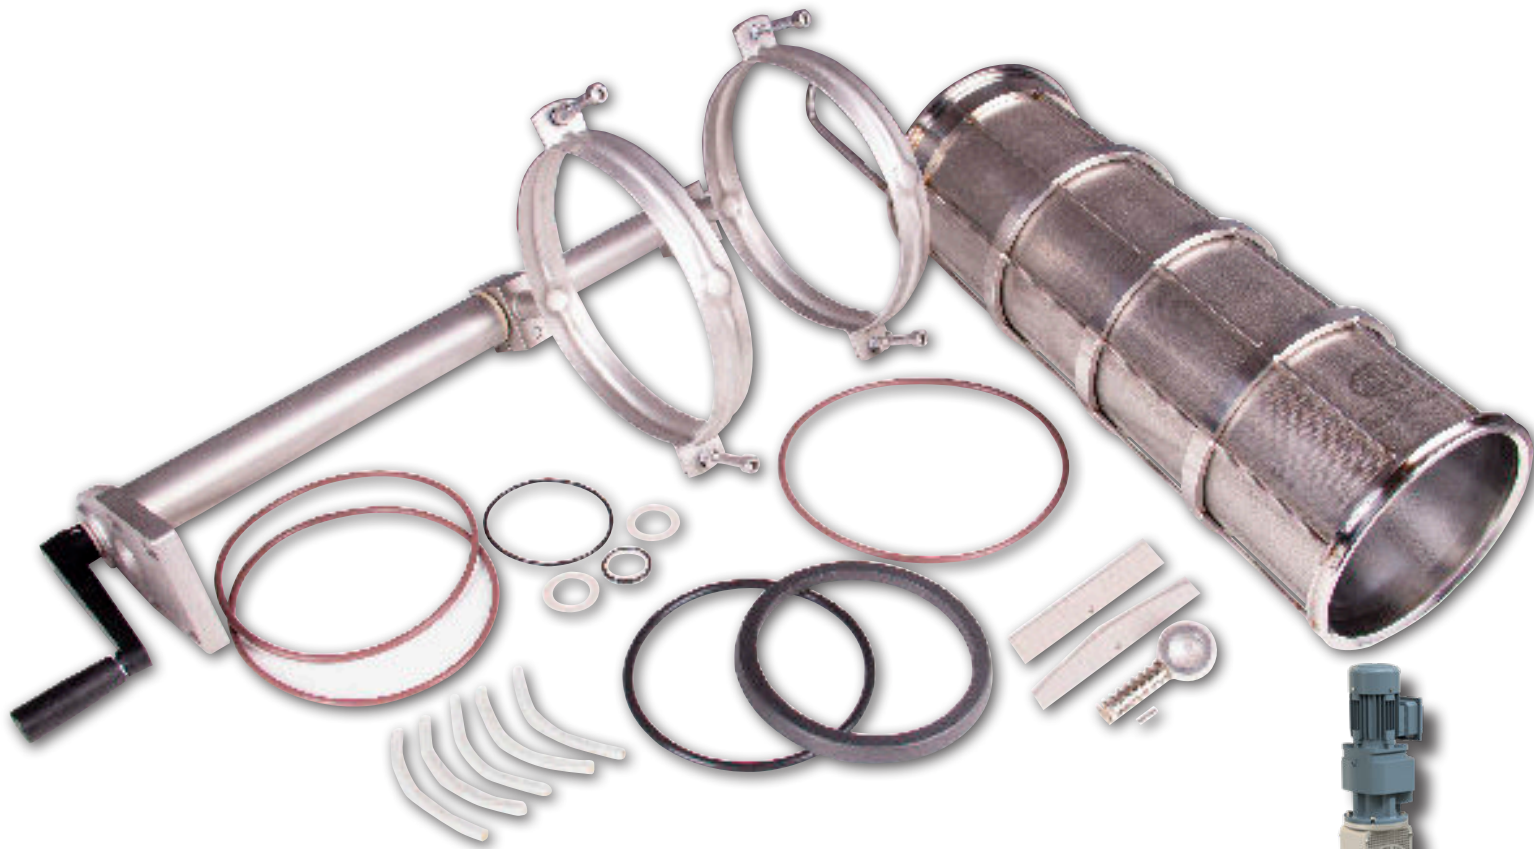

HOW MUCH DOES A
PRODUCTION STOP
COST?